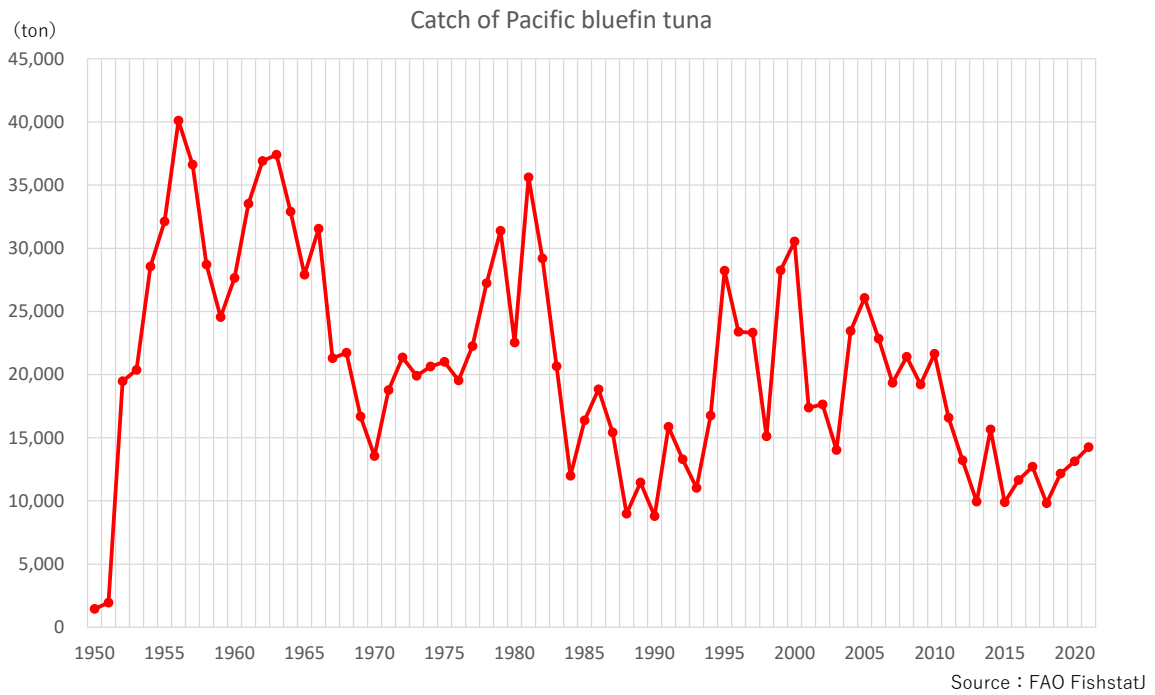

Catch of major tuna species by area (1950 - 2021)

Source : FAO FishstatJ

Source : FAO FishstatJ

Catch of southern bluefin tuna

Source : FAO FishstatJ