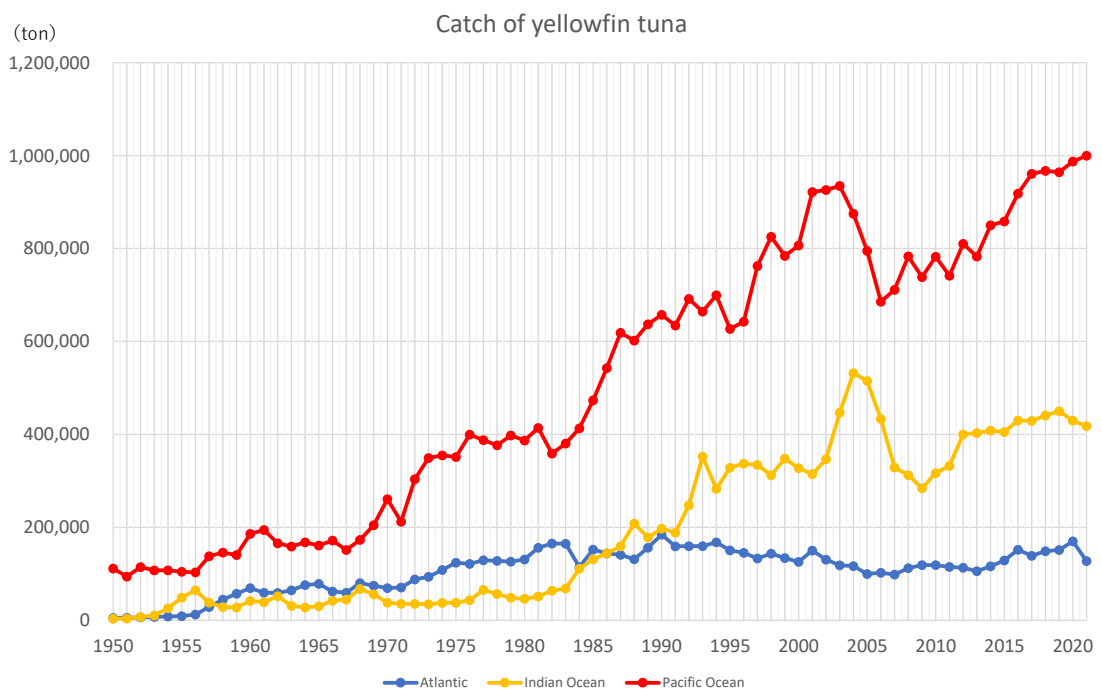

Catch of major tuna species by area (1950 - 2021)

Source : FAO FishstatJ

Source : FAO FishstatJ

Catch of southern bluefin tuna

Source : FAO FishstatJ