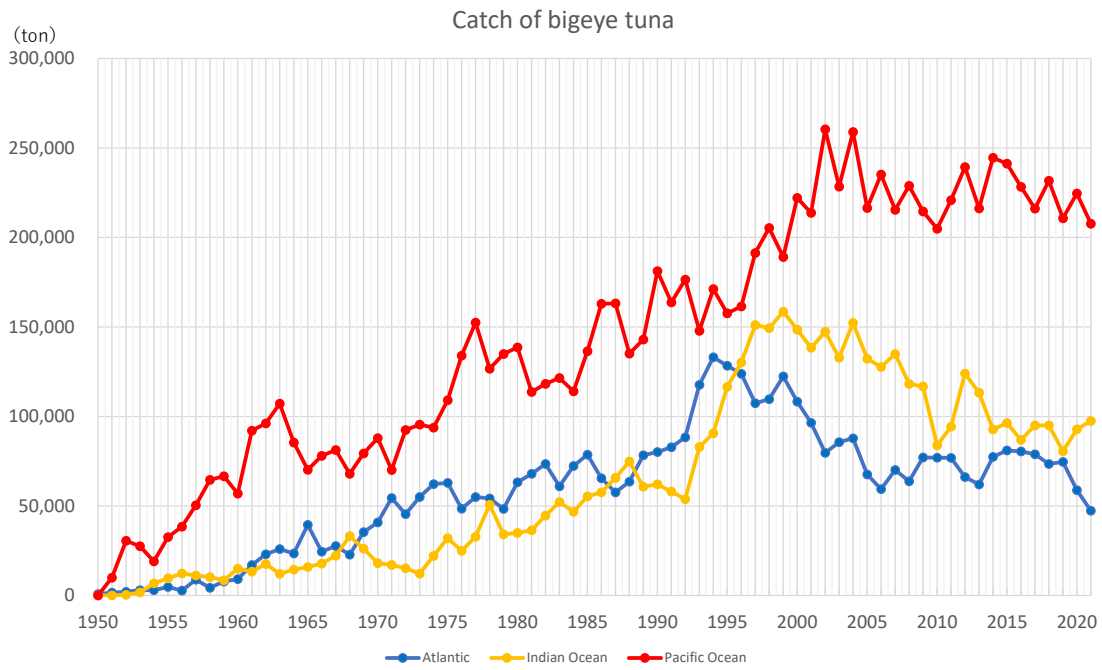

Catch of major tuna species by area (1950 - 2021)

Source : FAO FishstatJ

Source : FAO FishstatJ

Catch of southern bluefin tuna

Source : FAO FishstatJ