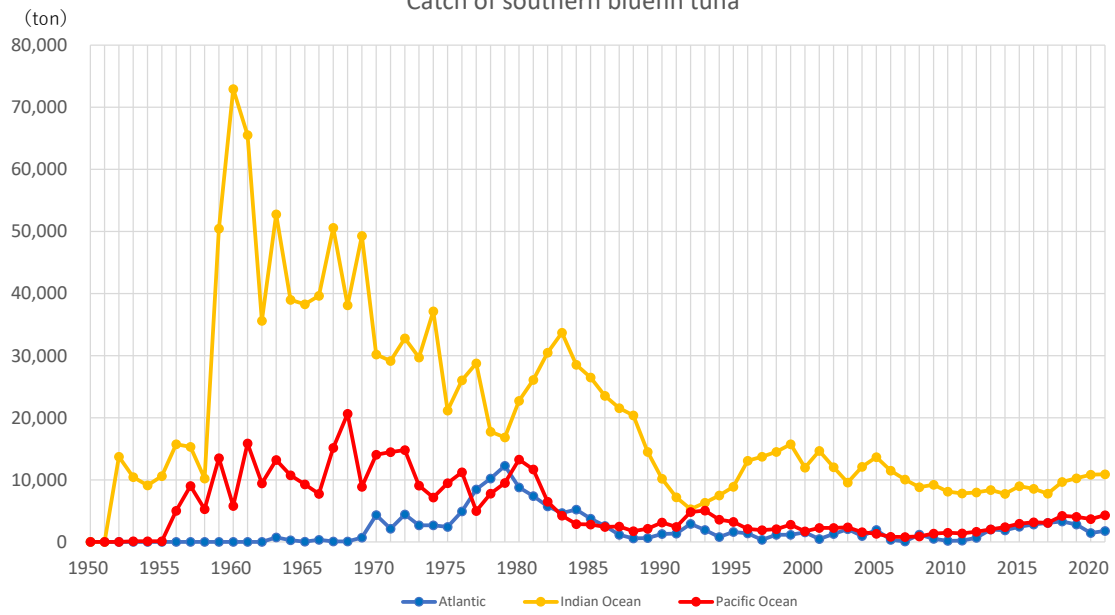

Catch of major tuna species by area (1950 - 2021)

Source : FAO FishstatJ

Source : FAO FishstatJ

Catch of southern bluefin tuna

Source : FAO FishstatJ